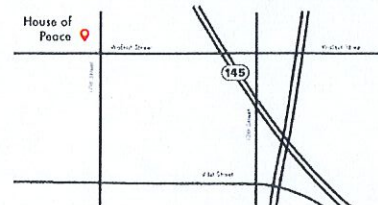

* Food pantry serves 53205, 53206 & 53233.

10/2023